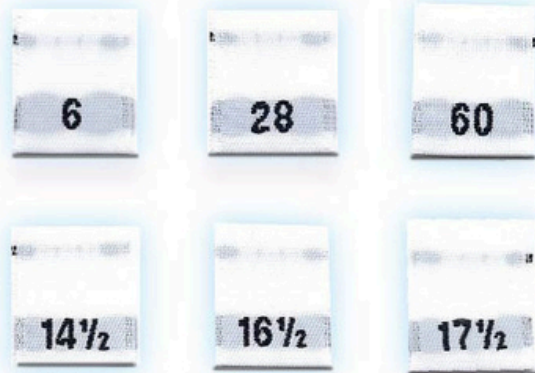

In-Stock

WHITE PRINTED SIZE TABS

BLACK PRINTED SIZE TABS

WHITE WOVEN NUMERICAL SIZE TABS

BLACK WOVEN NUMERICAL SIZE TABS

SHIRT SIZES

WHITE WOVEN SIZE TABS

ENGLISH ONLY

BLACK WOVEN SIZE TABS

BILINGUAL

Black on White ground or White on Black ground.

English only or Bilingual (English/French). Pre packaged in 1,000 min per size.

1. Printed - \$0.01/pc - \$10/Bag 2. Woven - \$0.015/pc - \$15/Bag