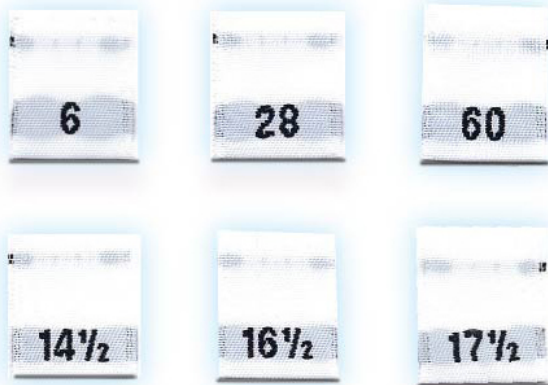

In-Stock

WHITE PRINTED SIZE TABS

BLACK PRINTED SIZE TABS

WHITE WOVEN NUMERICAL SIZE TABS

BLACK WOVEN NUMERICAL SIZE TABS

SHIRT SIZES

WHITE WOVEN SIZE TABS

ENGLISH ONLY

BLACK WOVEN SIZE TABS

BILINGUAL

Black on White ground or White on Black ground.

English only or Bilingual (English/French). Pre packaged in 1,000 min per size.

1. Printed - \$0.01/pc - \$10/Bag 2. Woven - \$0.015/pc - \$15/Bag