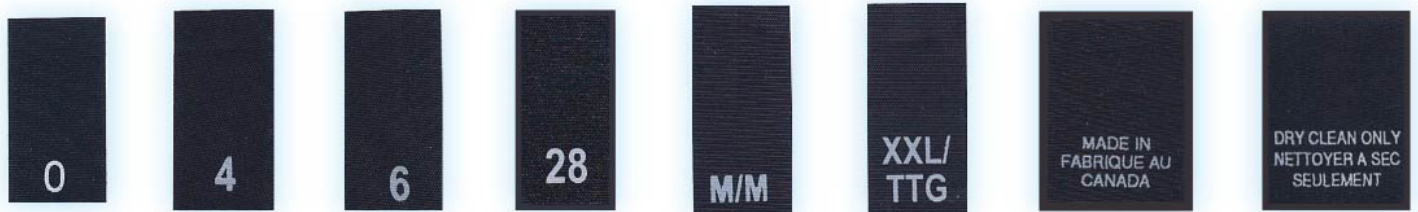

In-Stock

WHITE PRINTED SIZE TABS

BLACK PRINTED SIZE TABS

WHITE WOVEN NUMERICAL SIZE TABS

BLACK WOVEN NUMERICAL SIZE TABS

SHIRT SIZES

WHITE WOVEN SIZE TABS

ENGLISH ONLY

BLACK WOVEN SIZE TABS

BILINGUAL

Black on White ground or White on Black ground.

English only or Bilingual (English/French). Pre packaged in 1,000 min per size.

1. Printed - \$0.01/pc - \$10/Bag 2. Woven - \$0.015/pc - \$15/Bag