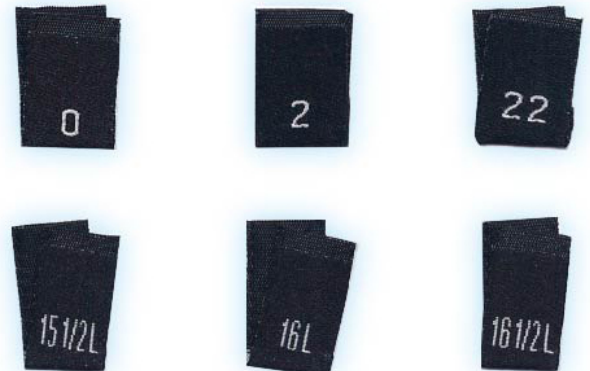

In-Stock

WHITE PRINTED SIZE TABS

BLACK PRINTED SIZE TABS

WHITE WOVEN NUMERICAL SIZE TABS

BLACK WOVEN NUMERICAL SIZE TABS

SHIRT SIZES

WHITE WOVEN SIZE TABS

ENGLISH ONLY

BLACK WOVEN SIZE TABS

BILINGUAL

Black on White ground or White on Black ground.

English only or Bilingual (English/French). Pre packaged in 1,000 min per size.

1. Printed - \$0.01/pc - \$10/Bag 2. Woven - \$0.015/pc - \$15/Bag